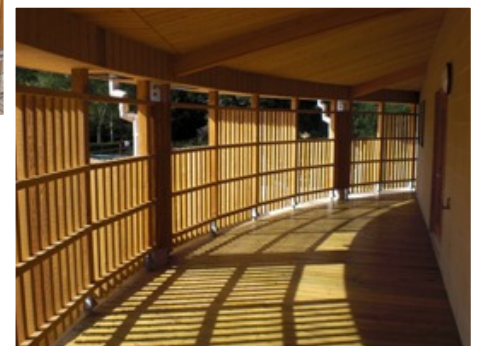

## Description of Works:

The project involved the following:-

- New 2 Storey Circular Rural Crafts Centre steel frame.
- Block and stone build, with larch cladding and rendered exteriors to accompany.
  - Cedar shingle roofs with lantern lights.
    - Central helical staircase
  - Extensive external works to accompany
    - Green methods of construction used